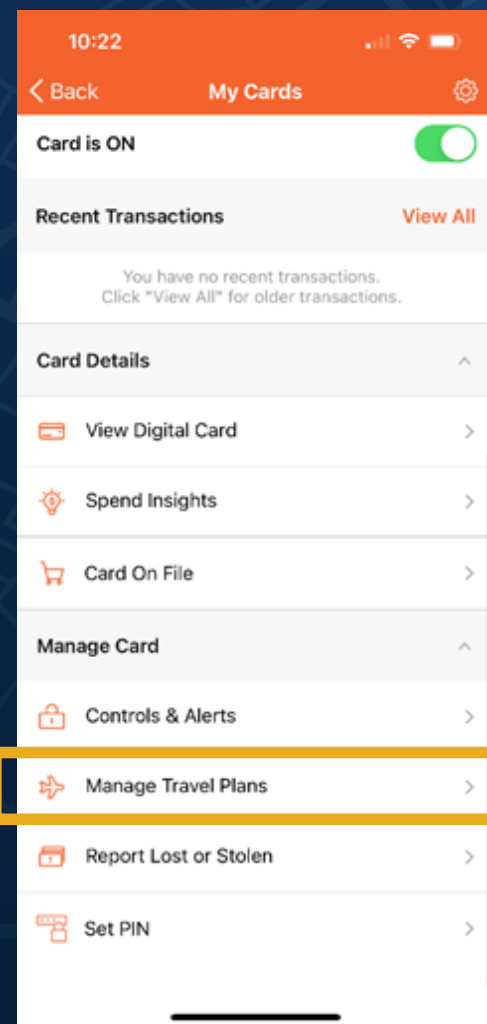

Add Your Travel Plans!

Select 'Manage My Cards'

Select 'Manage Travel Plans'

Select 'Add Travel Plan'

Complete One Time Passcode

Connect With A Representative