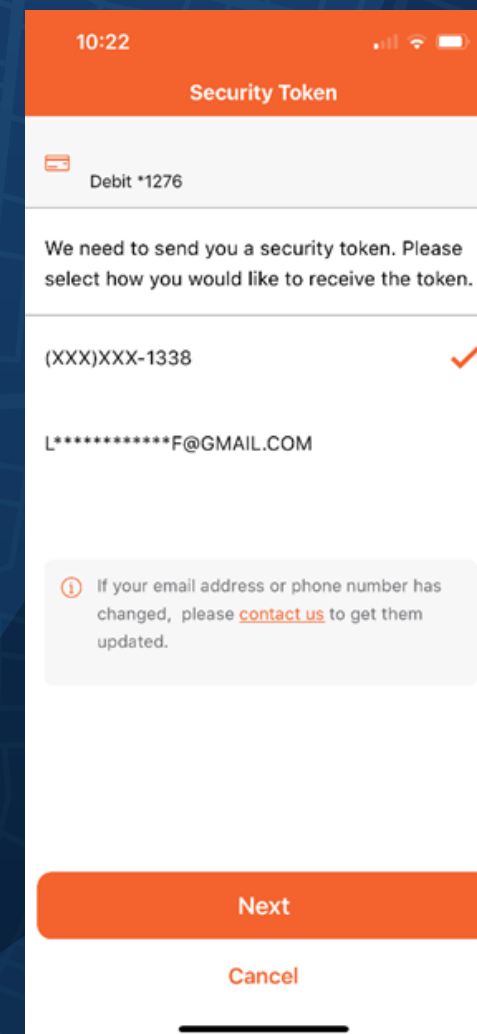

Add Your Travel Plans!

Select 'Manage My Cards'

Select 'Manage Travel Plans'

Select 'Add Travel Plan'

Complete One Time Passcode

Connect With A Representative